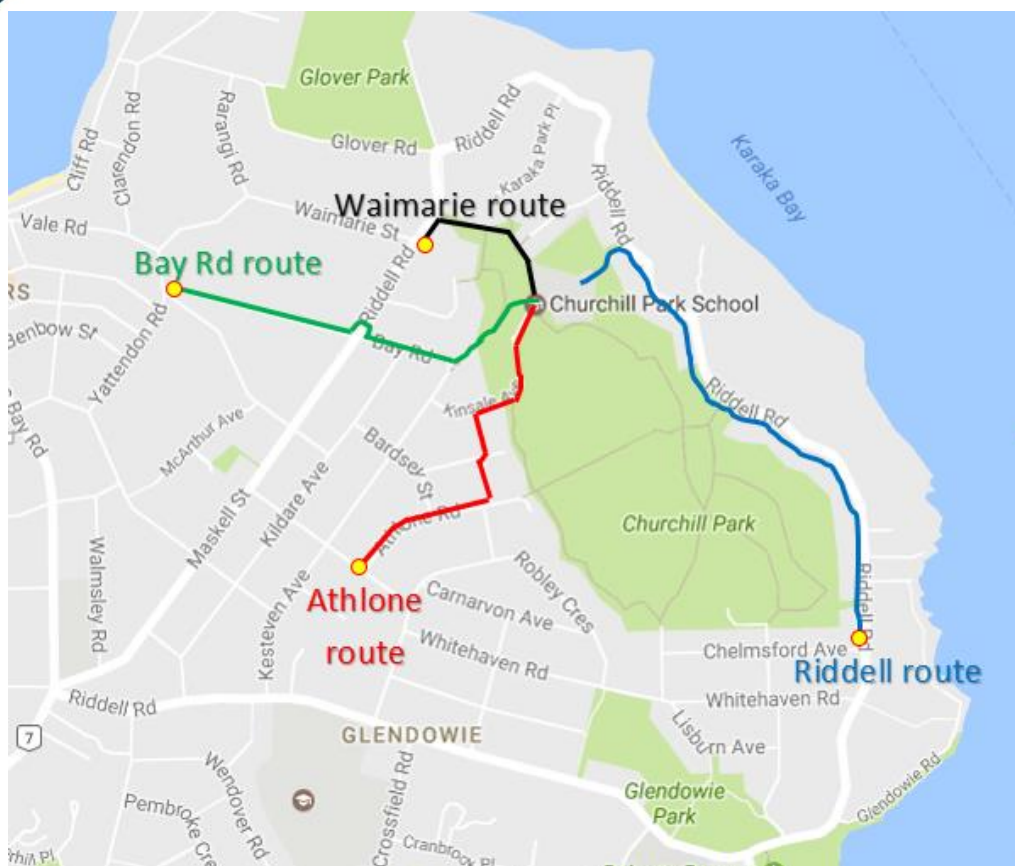

Churchill Park School's Walking School Buses

Travelwise
School

Waimarie route:

Runs from outside 494 Riddell Rd, opposite Waimarie St at **8.30am** on **Wednesdays and Fridays**.

Contact Alice Peate peates@xtra.co.nz to join this route

Bay Rd route:

Runs from the corner of Yattendon Rd and Bay Rd at **8.10am** on **Monday, Tuesday, Wednesday & Friday**.

Contact Carol Dryden caroldryden@gmail.com to join this route

Riddell route:

Runs from the corner Chelmsford Ave and Riddell Rd at **8.20am** **Monday to Friday**.

Contact Heidi Anderson heidispidey@ihug.co.nz to join this route

Athlone route:

Meet outside 19 Chesterfield Ave between 8.20am & 8.30am ready to leave at **8.30am** on **Tuesdays and Fridays**.

Contact Kath candy kathcandy@hotmail.com to join this route