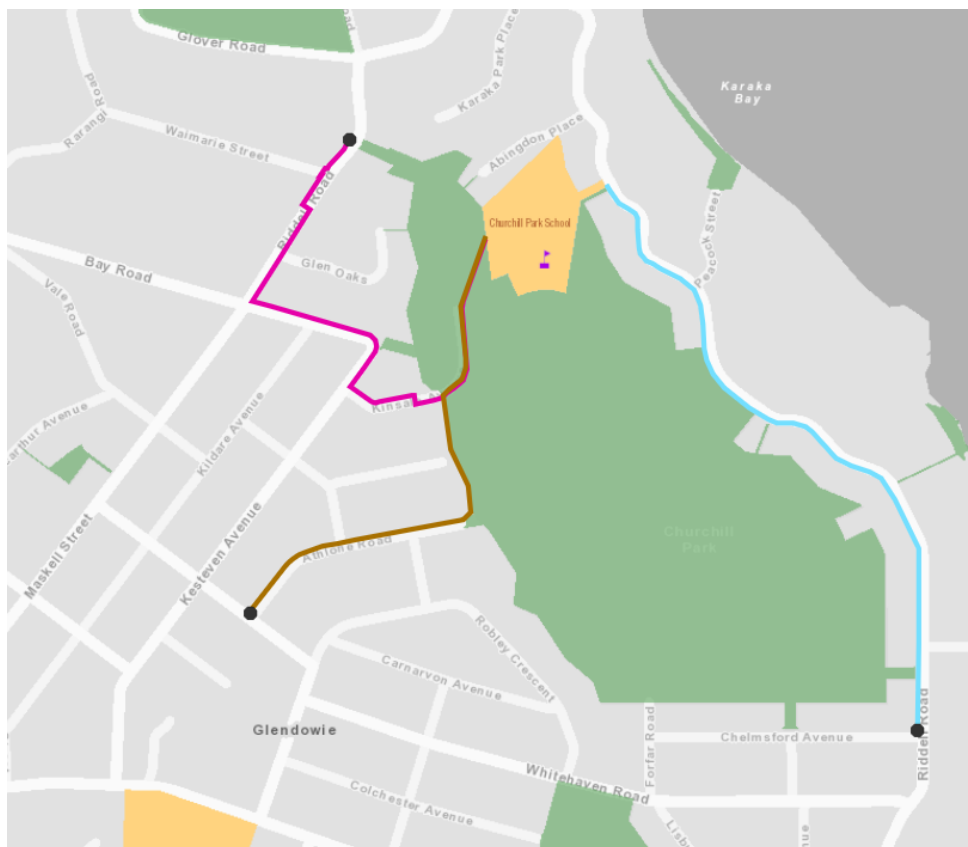

Churchill Park School Walking School Buses

Travelwise
School

If you live
further away,
just drive to a
Walking
School Bus
and join in.

If you live
along a route
just join in as
we walk past!

Riddell route:

Runs from the corner Chelmsford Ave and Riddell Rd at 8.20am Monday to Friday.

Contact: Heidi Anderson heidispidey@ihug.co.nz to join this route.

Athlone route:

Runs from the corner Chesterfield Ave and Athlone Rd at 8.20am on Tuesdays.

Contact: Kath Candy kathcandy@hotmail.com to join this route.

Bay Route:

Runs from 805 Riddell Rd at 8.30am on Mondays only.

Contact: Fiona Moir fionamoir33@gmail.com to join this route.